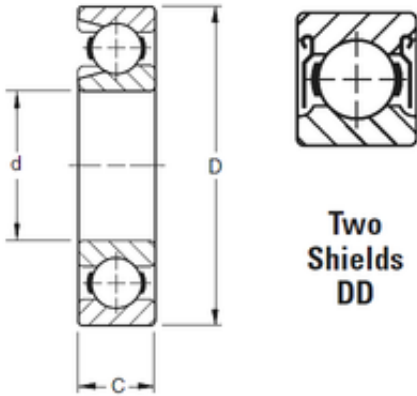

### 40 mm x 80 mm x 18 mm TIMKEN 208WDD Single Row Ball Bearings

Bearing No. 208WDD

Size	40x80x18 mm
Bore Diameter	40 mm
Outer Diameter	80 mm
Width	18 mm
d	40 mm
D	80 mm
B	18 mm
C	18 mm
Weight	0,413 Kg
Basic dynamic load rating (C)	47 kN

208WDD Bearing 2D drawings and 3D CAD models