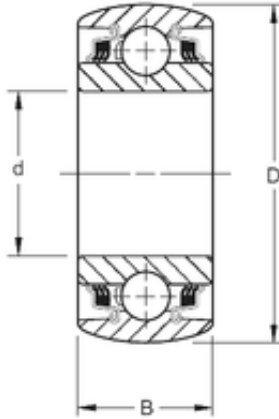

Zhejiang Huaxin bearing accessories C...

ROUND BORE

45,34 mm x 90 mm x 30,18 mm TIMKEN
W210PPB5 Single Row Ball Bearings

Bearing No. W210PPB5

Size	45.34x90x30.18 mm
Bore Diameter	45,34 mm
Outer Diameter	90 mm
Width	30,18 mm
d	45,34 mm
D	90 mm
B	30,18 mm
C	30,18 mm
Weight	0,794 Kg
Basic dynamic load rating (C)	39,9 kN

W210PPB5 Bearing 2D drawings and 3D CAD models