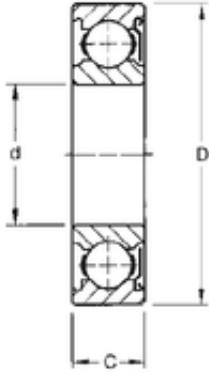

Zhejiang Huaxin bearing accessories C...

35 mm x 62 mm x 14 mm TIMKEN 9107KD Single Row Ball Bearings

Bearing No. 9107KD

Size	35x62x14 mm
Bore Diameter	35 mm
Outer Diameter	62 mm
Width	14 mm
d	35 mm
D	62 mm
B	14 mm
C	14 mm
Weight	0,145 Kg
Basic dynamic load rating (C)	18 kN

9107KD Bearing 2D drawings and 3D CAD models